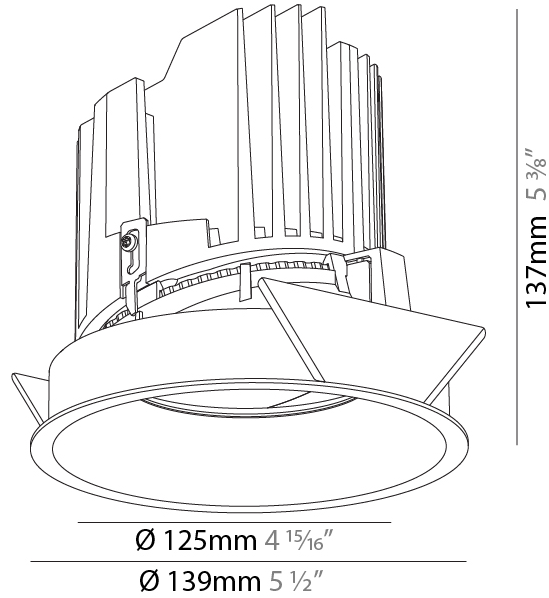

PHYSICAL

Shape: Round
Diameter (mm): 139
Diameter (in): 5 1/2
Height (mm): 137
Height (in): 5 3/8
Ceiling Thickness (mm): 10 / 12.5 / 15
Ceiling Thickness (in): 3/8 or 1/2 or 9/16
Min. Recessing Depth (mm): 150
Min. Recessing Depth (in): 5 7/8
Light Distribution: Adjustable / Downlight
Weight (kg): 0.856
Weight (lbs): 1.89
Fixture Finish: SSR / BKV / CWI / CRY / HAB / LAG / UFT / ITA / RUA / RUR / MIC / FTG / MYG / TWT / LOD / PUS / FRO / FUP / KIA / POP / BLS / SPG / MEY / GOH / GUM / CHC / COM / ABZ / JAG / OBR / MOS / ROR
Fixture Material: Aluminum Die Cast
Cut-out Measurements: 130mm / 5 1/8"

ELECTRICAL

Lamp Type: LED (Zhaga Standard)
Input Wattage (W): 28.6
Total Output Wattage (W): 26
Dimming: Tri-Mode (Non-Dimming and Phase Dimming (120Vac only) and 0-10V Dimming)
Driver Included: No
Driver Location: Recessed Housing
Driver Type: Constant Current - Universal
Driver Class: Class 2
Housing: See components
Input Voltage (V): 120 - 277
Constant Current (MA): 700

LED

Number of LEDs: 1
Color Temperature (°K): 2700 / 3000 / 3500 / 4000
Max. Delivered Lumen (lm): 2030 / 2080 / 2185 / 2230
Nominal Lumen (lm): 3210 / 3290 / 3459 / 3530
CRI: >90 CRI
Efficiency (%): 0.631
Lamp Life (hrs): 50000

OPTICAL

Reflector: 20 / 40 / 60
Adjustability: Rotational 355°; Tilt 10°

RATINGS AND CERTIFICATIONS

Certified By: Certified for North American Standards
IP rating: IP20